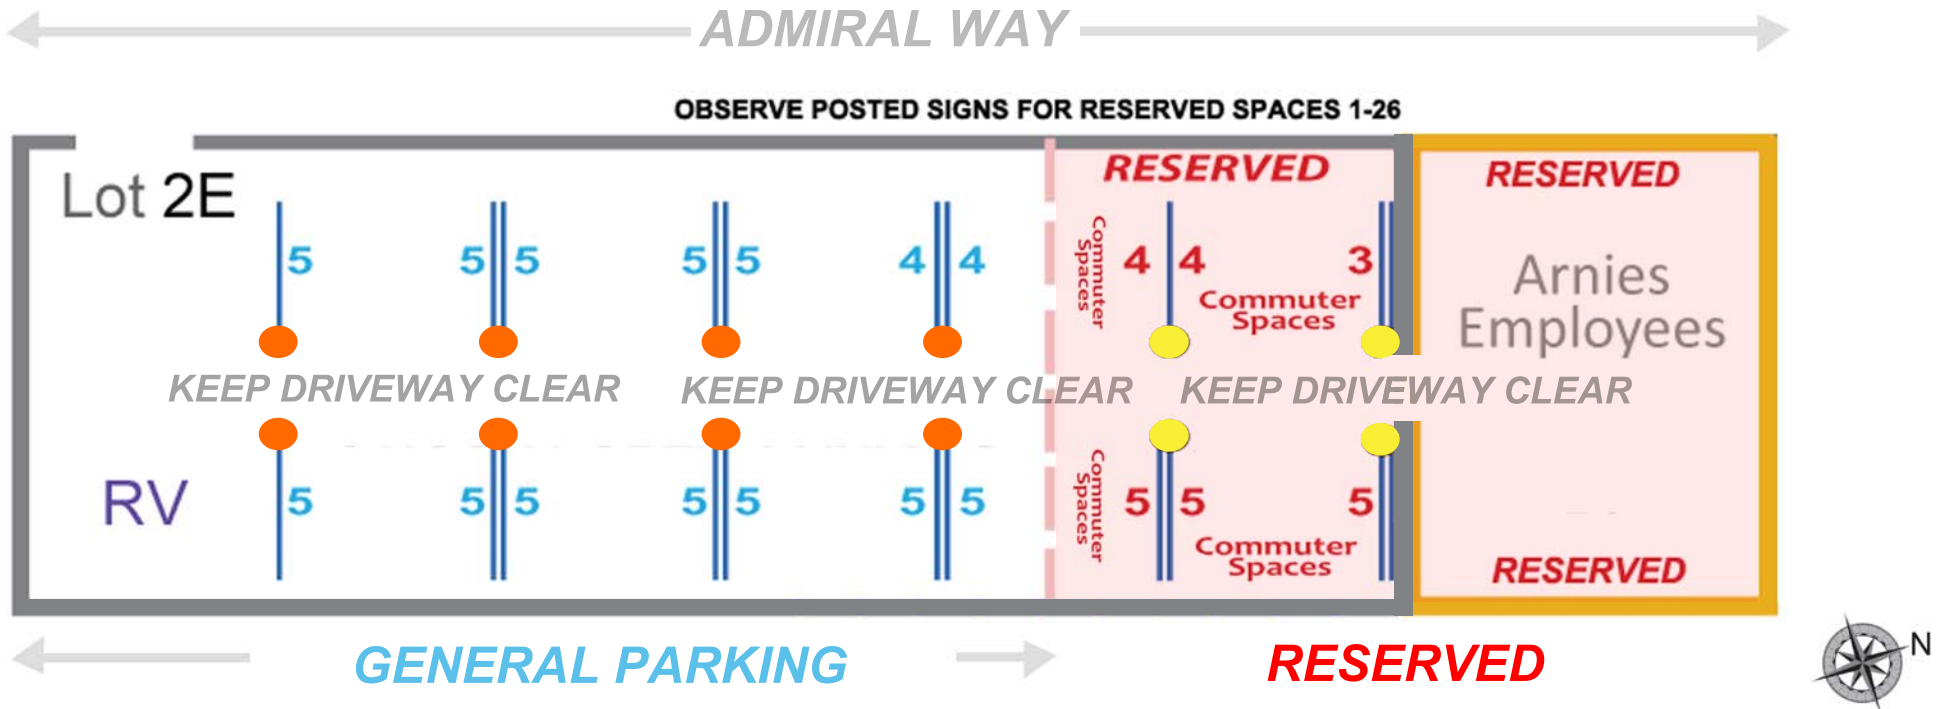

PORT OF EDMONDS LOT 2E PARKING MAP

NOTES:
NO PARKING IN DRIVEWAY
UNAUTHORIZED VEHICLES WILL BE TOWED
OBSERVE CONES AND SIGNS

 PORT OF EDMONDS
 336 Admiral Way, Edmonds WA
 425-775-4588 • Fax 425-670-0583
www.portofedmonds.org
 Lat 47° 48' 41" Long 122° 22' 57"