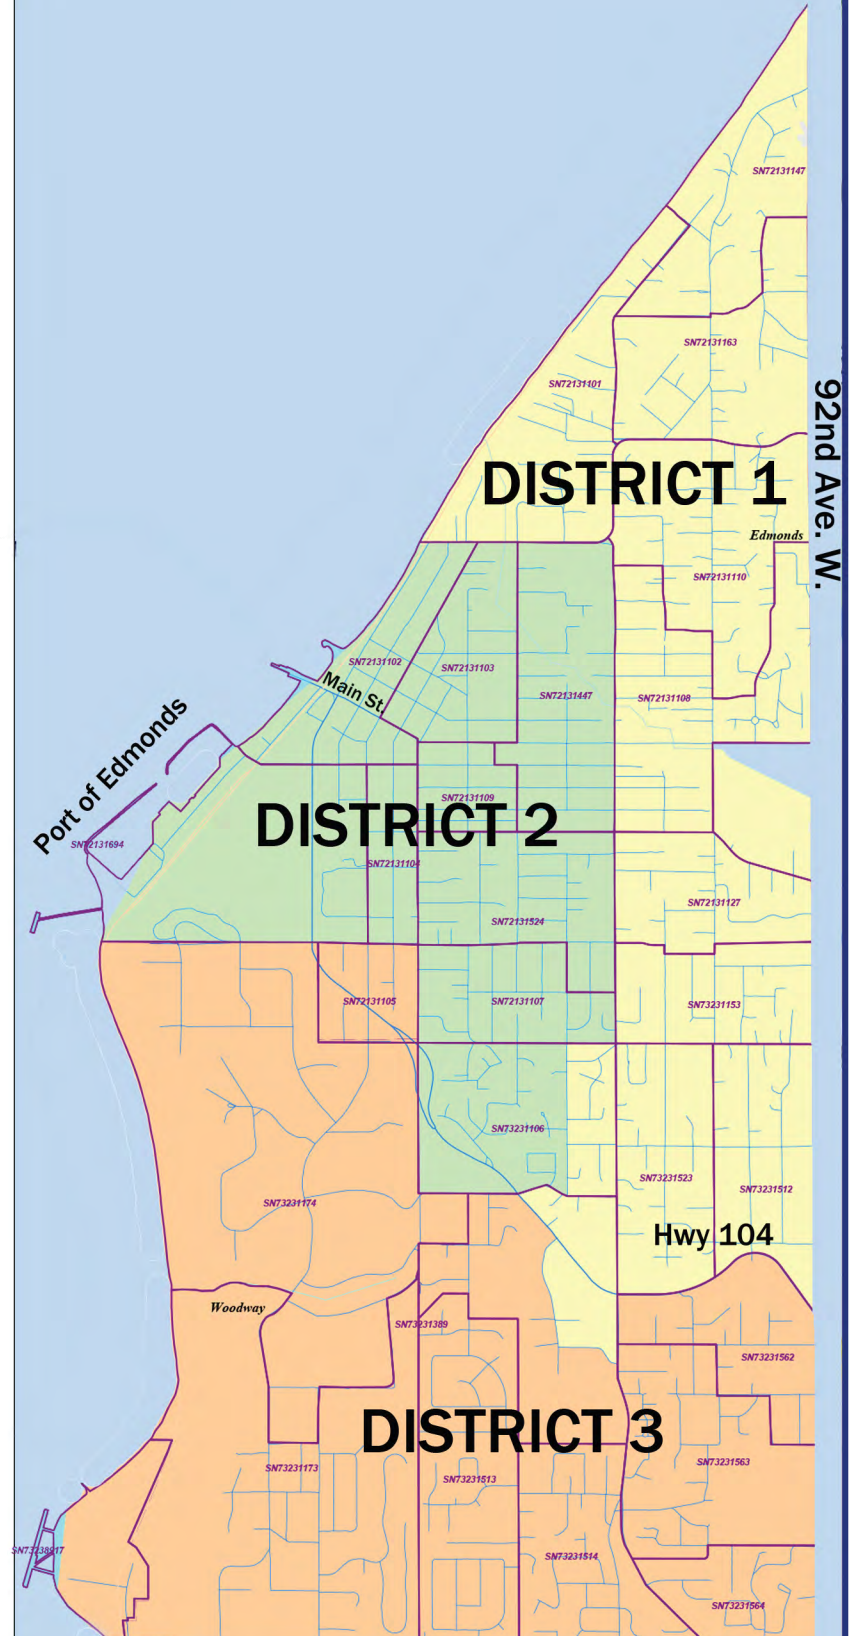

Port of Edmonds

Commission District Map

District 1
Angela Harris

District 2
David Preston

District 3
Jay Grant

At Large
Position 4
Jim Orvis

At Large
Position 5
Steve Johnston

District 1

Starting at the intersection of Caspers St and 9th Ave N.
South on 9th Ave to 220th St.
Due west on extension of 220th St to Elm St and 8th Ave S.
South on 8th Ave S to 15th St SW.
Westerly on 15th St SW to Edmonds Way.
Southeasterly on Edmonds Way to 102nd PI W.
Southerly on 102nd PI W and to the Woodway Campus northerly east/west driveway, about 232nd St SW.
Easterly on the Woodway Campus northern drive to 100th Ave W.
North on 100th Ave W to Edmonds Way.
Meandering Easterly on Edmonds Way to the Port district outline.
North and southwesterly on the Port district outline to the extension of Casper St.
Easterly on Caspers St to the point of the beginning.

District 2

Starting at the intersection of Caspers St and 9th Ave.
South on 9th Ave to 220th St.
Due west on extension of 220th St to Elm St and 8th Ave S.
South on 8th Ave S to 15th St SW.
Westerly on 15th St SW to 226th St SW.
Westerly on 226th St SW to the extension of 5th Ave S.
North on extension and 5th Ave S to Pine St.
West on Pine St to the 2020 Census city limits of Edmonds.
Westerly on the 2020 Census city limits of Edmonds into Puget Sound and the Port district outline.
Northerly on the Port district outline to the extension of Casper St.
Easterly on Casper St to the point of the beginning.